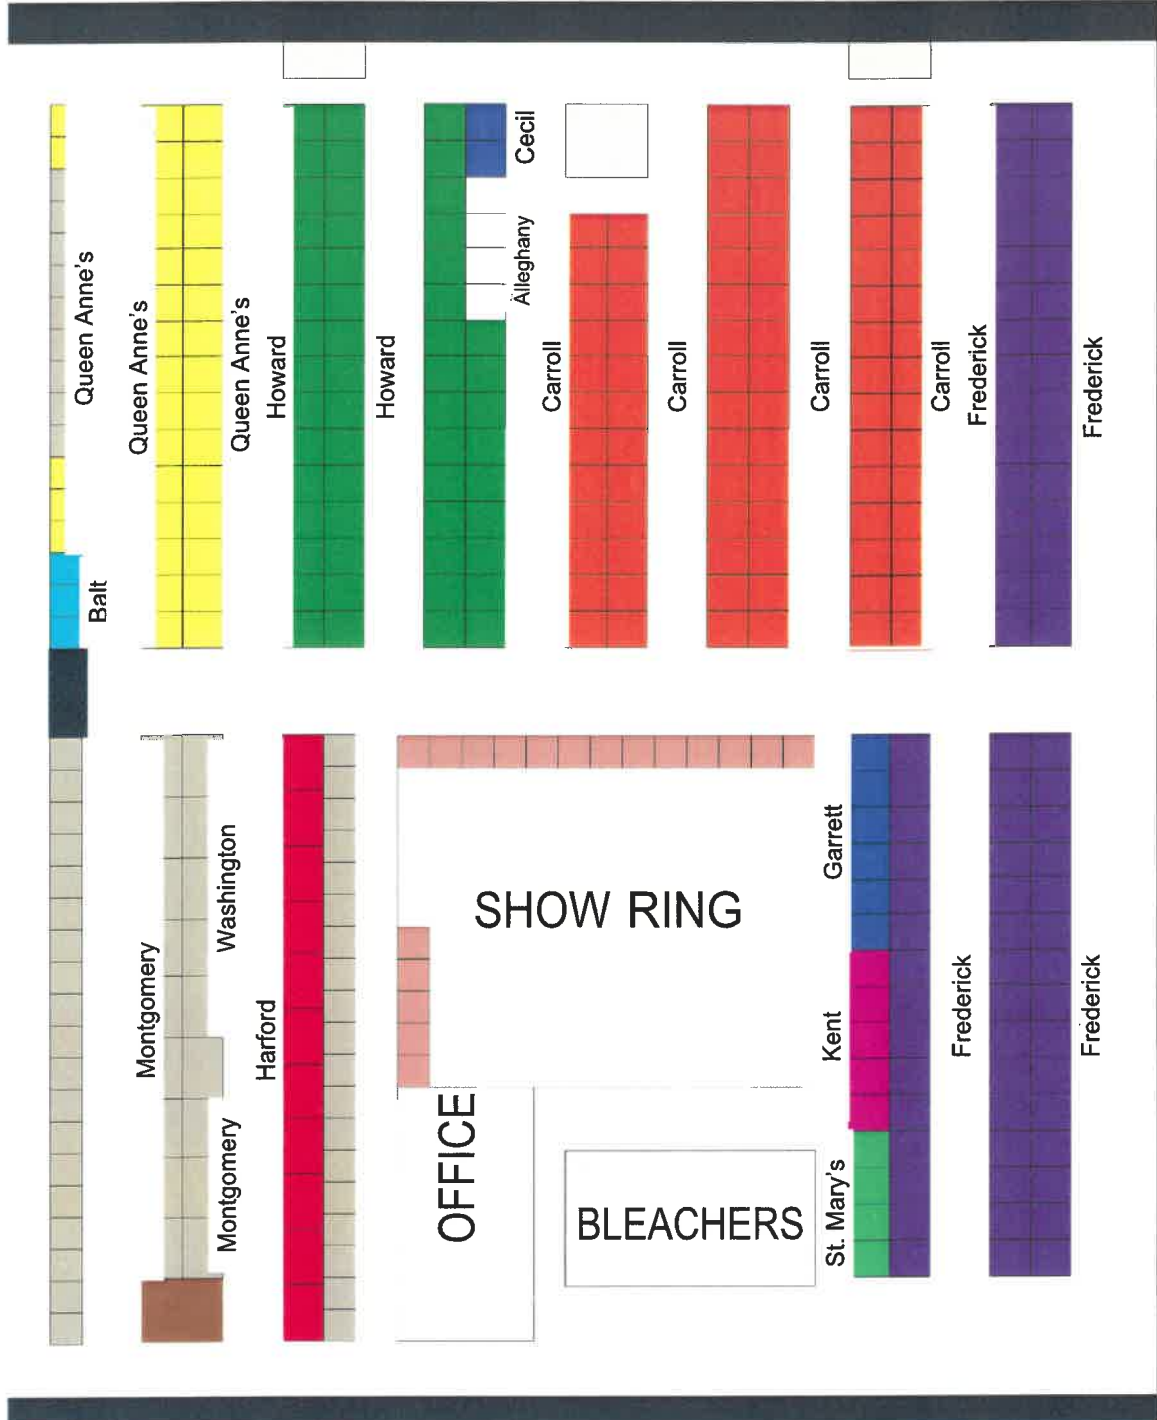

Maryland State Fair Swine Barn

● Pens

○ Wash Rack

● Scales